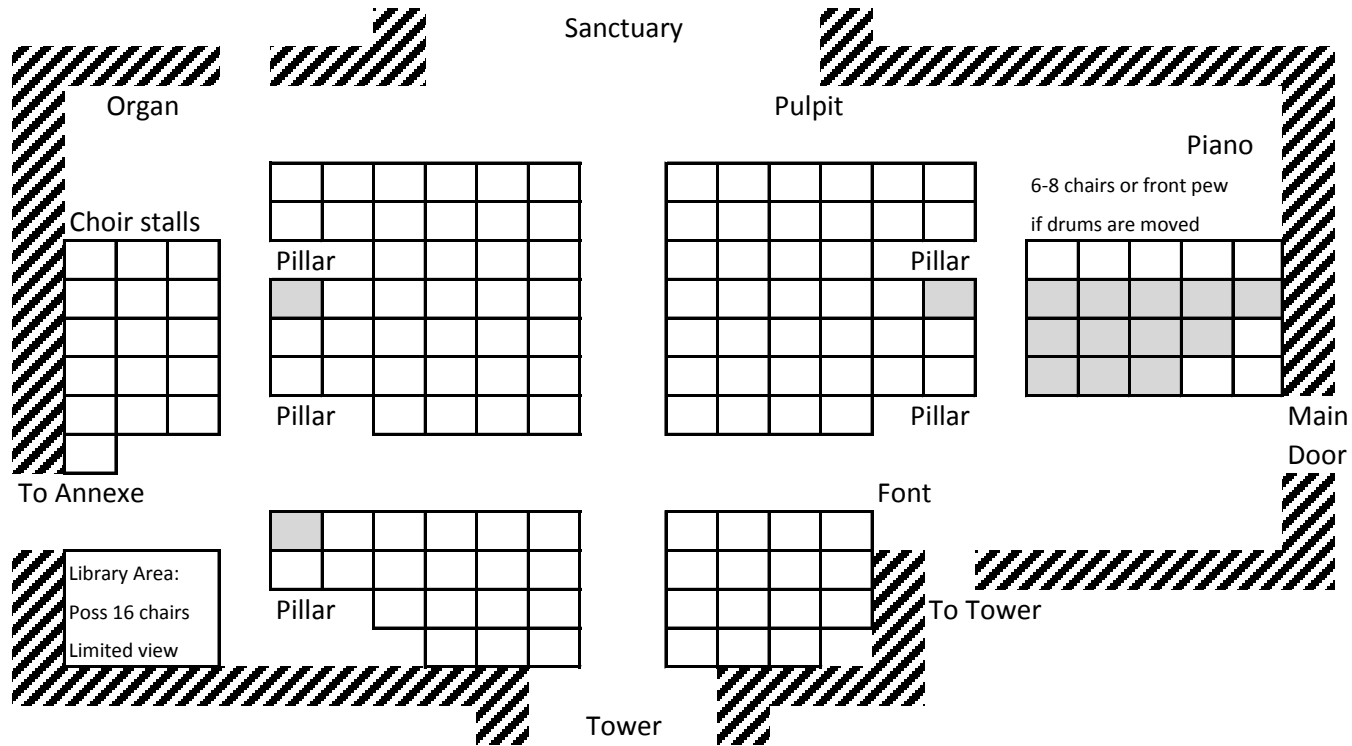

St Andrews Church Wraysbury - Approximate Seating Capacity

Choir Stalls =	16	North Nave =	57	South Nave =	53	South Aisle =	20
Library Area =	16						

Total approximately: 162

means restricted view